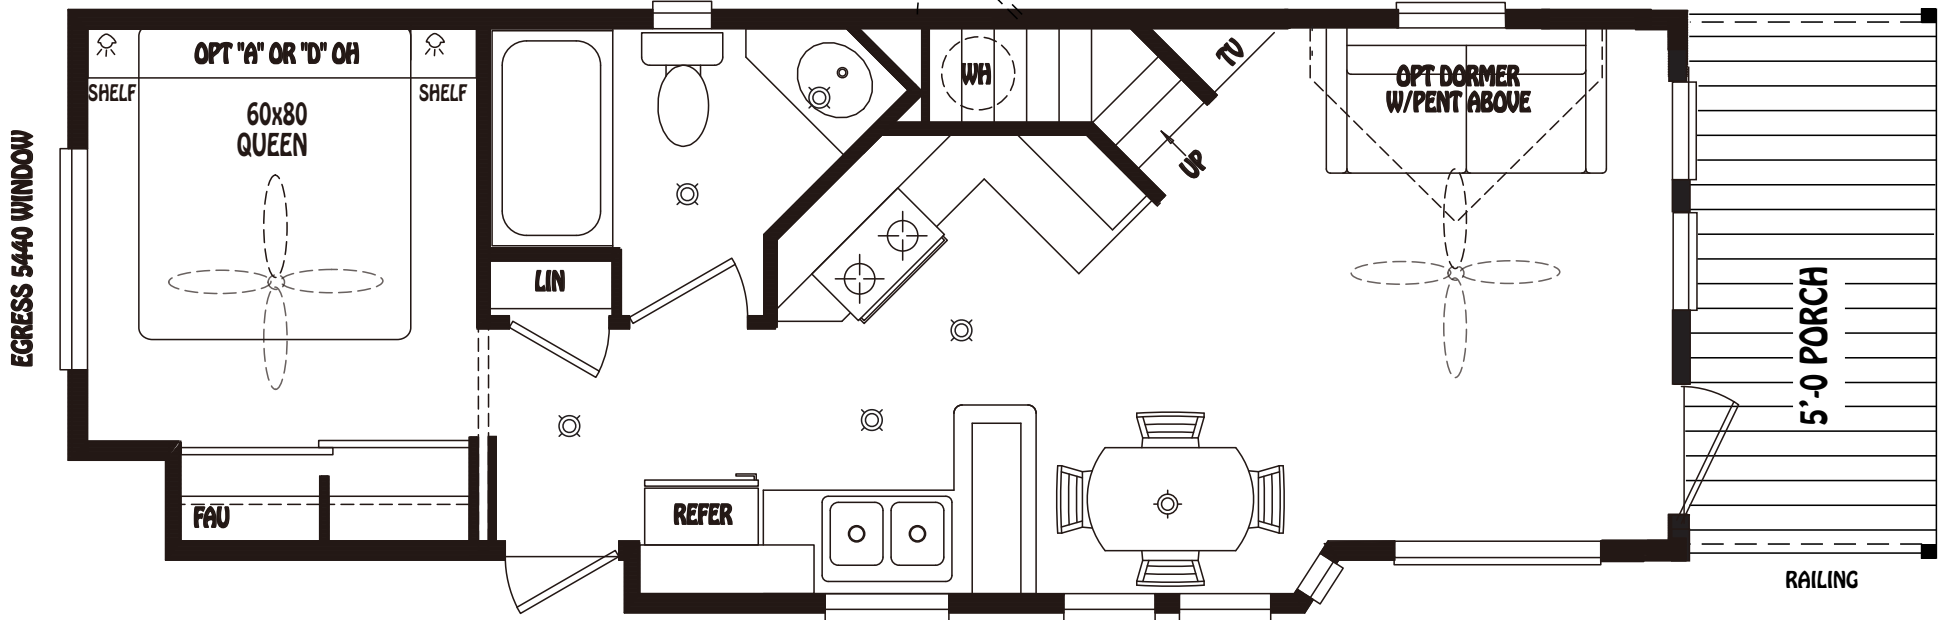

OPT 5440 WINDOW
 STD W/OPT ANGLE
 POP-OUT BAY

OPT 6240 WINDOW

OPT ANGLE
 POP-OUT BAY

EGRESS 5440 WINDOW

RAILING

5'-0" PORCH

RAILING